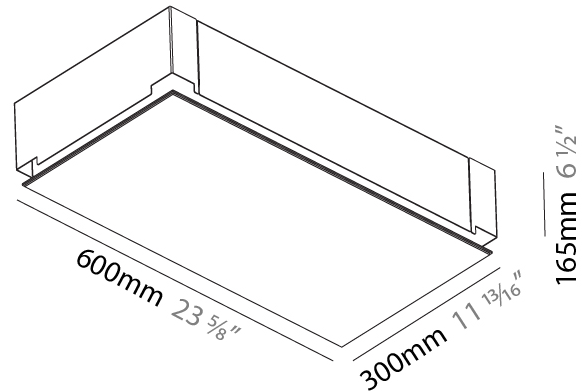

GENERAL

Series: Pi2
Subseries: Pi2 Whiteline
Brand: Prolicht
Division: Architectural
Mounting Type: Trimless
Mounting Location: Ceiling
Subcategory: Ambient

PHYSICAL

Shape: Rectangle
Length (mm): 600
Length (in): 23 5/8
Width (mm): 300
Width (in): 11 13/16
Depth (mm): 165
Depth (in): 6 1/2
Ceiling Thickness (mm): 10 / 12.5 / 15 / 25 / 30
Ceiling Thickness (in): 3/8 or 1/2 or 9/16 or 1 or 1 3/16
Min. Recessing Depth (mm): 180
Min. Recessing Depth (in): 7 1/16
Light Distribution: Direct
Weight (kg): 6.557
Weight (lbs): 14.53
Diffuser: PMMA - Opal
Fixture Material: Extruded Aluminum / Steel
Cut-out Measurements: 635mm / 25" x 335mm / 13 3/16"
Upon Request: Unique Sizes Unique Ceiling Thickness Unique Mounting Depth Spot Inserts

ELECTRICAL

Lamp Type: LED (Zhaga Standard)
Input Wattage (W): 26
Total Output Wattage (W): 23
Dimming: Tri-Mode (Non-Dimming and Phase Dimming (120Vac only) and 0-10V Dimming)
Driver Included: Yes
Driver Location: Integrated
Driver Type: Constant Current - Universal
Driver Class: Class 2
Input Voltage (V): 120 - 277
Constant Current (MA): 350

LED

Color Temperature (*K): 3000 / 3500 / 4000
Max. Delivered Lumen (lm): 1940 / 1970 / 2010
CRI: >80 CRI
Efficiency (%): 0.651
Lamp Life (hrs): 50000
Upon Request: RGB-W Tunable White Special Color Temperature CRI90

OPTICAL

RATINGS AND CERTIFICATIONS

Certified By: Certified for North American Standards
IP rating: IP20