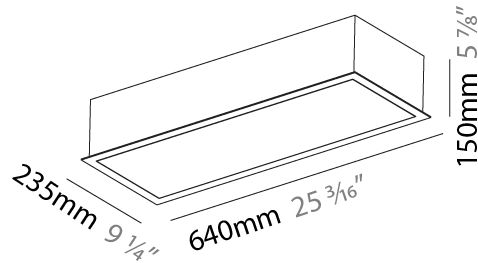

GENERAL

Series: Pi2
Subseries: Pi2 Whiteline
Brand: Prolicht
Division: Architectural
Mounting Type: Recessed
Mounting Location: Ceiling

PHYSICAL

Shape: Rectangle
Length (mm): 640
Length (in): 25 ³/₁₆
Width (mm): 235
Width (in): 9 ¹/₄
Depth (mm): 150
Depth (in): 5 ⁷/₈
Ceiling Thickness (mm): 10 / 12.5 / 15 / 25 / 30
Ceiling Thickness (in): 3/8 or 1/2 or 9/16 or 1 or 1 3/16
Min. Recessing Depth (mm): 160
Min. Recessing Depth (in): 6 ³/₁₆
Light Distribution: Direct
Weight (kg): 4.274
Weight (lbs): 9.40
Diffuser: PMMA - Opal or Micro-Prism
Fixture Finish: SSR / BKV / CWI / CRY / HAB / UFT / ITA / RUA / FTG / MYG / LOD / PUS / FRO / FUP / KIA / POP / BLS / SPG / MEY / GOH / GUM / CHC / COM / ABZ / JAG / OBR / MOS / ROR
Fixture Material: Aluminum
Cut-out Measurements: 625mm / 24 5/8" x 220mm / 8 11/16"

ELECTRICAL

Lamp Type: LED (Zhaga Standard)
Total Output Wattage (W): 19
Dimming: Tri-Mode (Non-Dimming and Phase Dimming (120Vac only) and 0-10V Dimming)
Driver Included: Yes
Driver Location: Integrated
Driver Type: Constant Current - Universal
Driver Class: Class 2
Input Voltage (V): 120 - 277
Constant Current (MA): 500

LED

Color Temperature (°K): 3000 / 3500 / 4000
Max. Delivered Lumen (lm): 1430 / 1539 / 1570
CRI: >80 CRI
Efficiency (%): 0.516
Lamp Life (hrs): 50000

OPTICAL

RATINGS AND CERTIFICATIONS

Certified By: Certified for North American Standards
IP rating: IP20