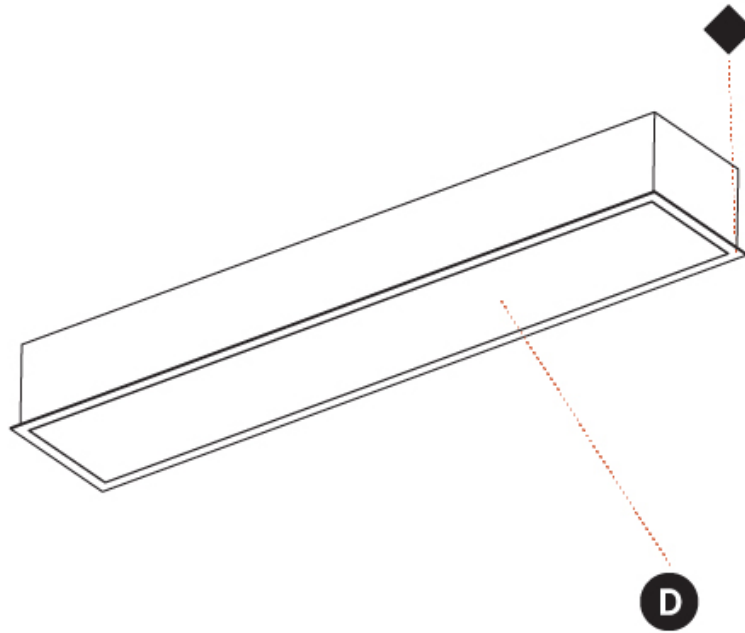

PI2 WHITELINE RECESSED

A37559-

PROJECT

TYPE

SPECIFIER

QUANTITY

DATE