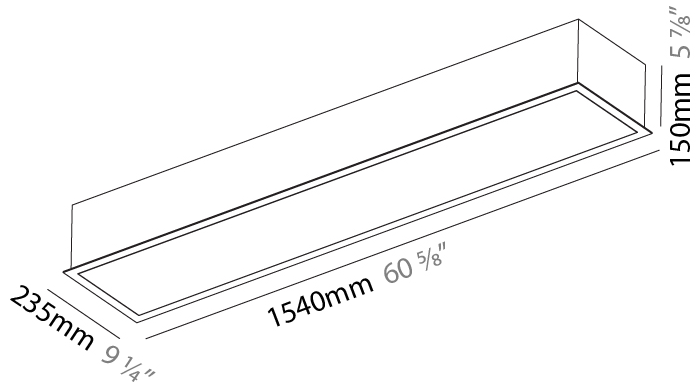

GENERAL

Series: Pi2
Subseries: Pi2 Whiteline
Brand: Prolicht
Division: Architectural
Mounting Type: Recessed
Mounting Location: Ceiling
Subcategory: Ambient

PHYSICAL

Shape: Rectangle
Length (mm): 1540
Length (in): 60 5/8
Width (mm): 235
Width (in): 9 1/4
Depth (mm): 150
Depth (in): 5 7/8
Ceiling Thickness (mm): 10 / 12.5 / 15 / 25
Ceiling Thickness (in): 3/8 or 1/2 or 9/16 or 1
Min. Recessing Depth (mm): 160
Min. Recessing Depth (in): 6 5/16
Light Distribution: Direct
Weight (kg): 9.919
Weight (lbs): 21.82
Diffuser: PMMA - Opal or Micro-Prism
Fixture Finish: SSR / BKV / CWI / CRY / HAB / UFT / ITA / RUA / FTG / MYG / LOD / PUS / FRO / FUP / KIA / POP / BLS / SPG / MEY / GOH / GUM / CHC / COM / ABZ / JAG / OBR / MOS / ROR
Fixture Material: Aluminum
Cut-out Measurements: 1525mm / 60 1/16" x 220mm / 8 11/16"

ELECTRICAL

Lamp Type: LED (Zhaga Standard)
Total Output Wattage (W): 48
Dimming: Tri-Mode (Non-Dimming and Phase Dimming (120Vac only) and 0-10V Dimming)
Driver Included: Yes
Driver Location: Integrated
Driver Type: Constant Current - Universal
Driver Class: Class 2
Input Voltage (V): 120 - 277
Constant Current (MA): 500

LED

Color Temperature (°K): 3000 / 3500 / 4000
Max. Delivered Lumen (lm): 3570 / 3842 / 3920
CRI: >80 CRI
Efficiency (%): 0.549
Lamp Life (hrs): 50000

OPTICAL

RATINGS AND CERTIFICATIONS

Certified By: Certified for North American Standards
IP rating: IP20